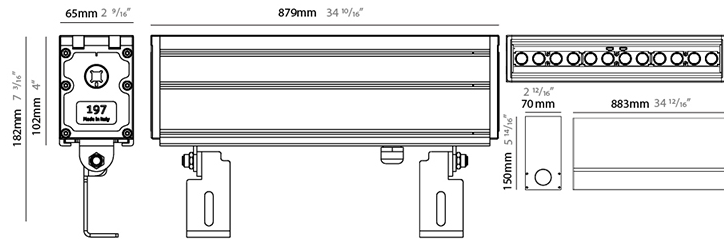

SLASH RECESSED

E12I0002-

base number   Color   Lens
Temperature   Options

1. To build a product code in our configurator select the specify button on the base model # product page
2. To build a manual product code on this datasheet choose from the options listed below in blue font and add the suffix to the base model #

GENERAL

Series: Slash
Brand: Unonovesette
Division: Exterior
Mounting Type: Recessed
Mounting Location: In-Ground
Subcategory: Wallwash

PHYSICAL

Shape: Rectangle
Length (mm): 879
Length (in): 34 ⁵/₈
Width (mm): 65
Width (in): 2 ⁹/₁₆
Height (mm): 102
Height (in): 4
Light Distribution: Adjustable / Direct
Weight (kg): 6
Weight (lbs): 13.2
Load Resistance (kg): 2500
Load Resistance (lbs): 5511
Diffuser: Extra clear tempered 6mm
Fixture Finish: BLK
Fixture Material: Extruded Aluminum
Cable Details: IP67 30cm Cable with Easy Lock system

ELECTRICAL

Lamp Type: LED
Input Wattage (W): 63
Total Output Wattage (W): 55.3
Dimming: 0-10V Dimming
Driver Included: Yes
Driver Location: Integrated
Driver Type: Constant Current - Universal
Driver Class: Class 2
Input Voltage (V): 120 - 277
Constant Current (MA): 500

LED

Color Temperature (°K): 2700 / 3000 / 4000
Nominal Lumen (lm): 5883
CRI: >82 CRI
Lamp Life (hrs): 100000

OPTICAL

Optic°: 10 / 28 / 40 / 12x32
Adjustability: Tilt ±20°

RATINGS AND CERTIFICATIONS

Certified By: Certified for North American Standards
IP Rating: IP67
IK Rating: IK09