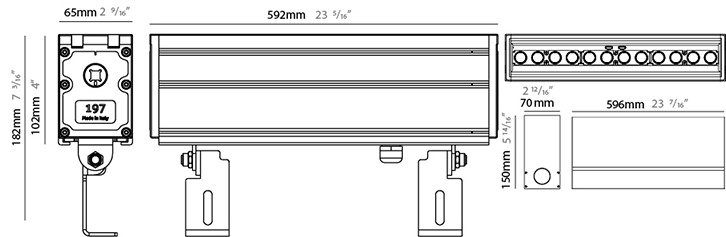

base number   Color   Lens
Temperature   Options

PROJECT
TYPE
SPECIFIER
QUANTITY
DATE

1. To build a product code in our configurator select the specify button on the base model # product page
2. To build a manual product code on this datasheet choose from the options listed below in blue font and add the suffix to the base model #

GENERAL

Series: Slash
Brand: Unonovesette
Division: Exterior
Mounting Type: Recessed
Mounting Location: In-Ground
Subcategory: Wallwash

PHYSICAL

Shape: Rectangle
Length (mm): 592
Length (in): 23 5/16
Width (mm): 65
Width (in): 2 9/16
Height (mm): 102
Height (in): 4
Light Distribution: Adjustable / Direct
Weight (kg): 4
Weight (lbs): 8.8
Load Resistance (kg): 2500
Load Resistance (lbs): 5511
Diffuser: Extra clear tempered 6mm
Fixture Finish: BLK
Fixture Material: Extruded Aluminum
Cable Details: IP67 30cm Cable with Easy Lock system

ELECTRICAL

Lamp Type: LED
Input Wattage (W): 40.6
Total Output Wattage (W): 36.8
Dimming: 0-10V Dimming
Driver Included: Yes
Driver Location: Integrated
Driver Type: Constant Current - Universal
Driver Class: Class 2
Input Voltage (V): 120 - 277
Constant Current (MA): 500

LED

Color Temperature (°K): 2700 / 3000 / 4000
Nominal Lumen (lm): 3920
CRI: >82 CRI
Lamp Life (hrs): 100000

OPTICAL

Optic°: 10 / 28 / 40 / 12x32
Adjustability: Tilt ±20°

RATINGS AND CERTIFICATIONS

Certified By: Certified for North American Standards
IP Rating: IP67
IK Rating: IK09